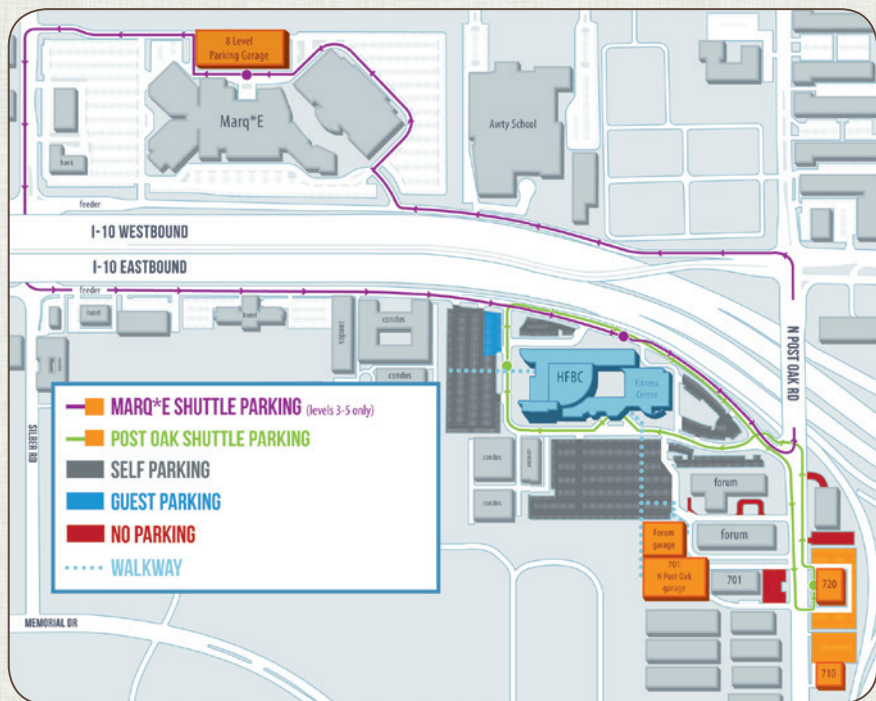

SHUTTLE PARKING *A mission trip across the street*

On Sunday mornings, members and regular attenders of Houston's First are asked to use shuttle parking locations so first time guests and those with physical limitations can park on campus. This simple act of making room for more people to attend our church is one of the most simple yet impactful ways you can help spread the Gospel message. Consider shuttle parking a mission trip with no passport required!

Shuttle parking is available at 5 convenient locations:

Marq*E Entertainment Center

- Shuttles drop off and pick up at the Garden Room entrance (7a–2p)

710 N. Post Oak

- Shuttles drop off and pick up at Fitness & Recreation Center (FRC) and Main Foyer entrances (7a–2p)

720 N. Post Oak

- Shuttles drop off and pick up at Fitness & Recreation Center (FRC) and Main Foyer entrances (7a–2p)

701 N. Post Oak (Lafayette Garage)

- Walk to the church across the south parking lot or ride a "Courtesy Cart" to either the Preschool or Fitness & Recreation Center (FRC) entrances

Forum Garage

- Walk to the church across the south parking lot or ride a "Courtesy Cart" to either the Preschool or Fitness & Recreation Center (FRC) entrances

VISIT HoustonFirst.org/ShuttleParking for more details